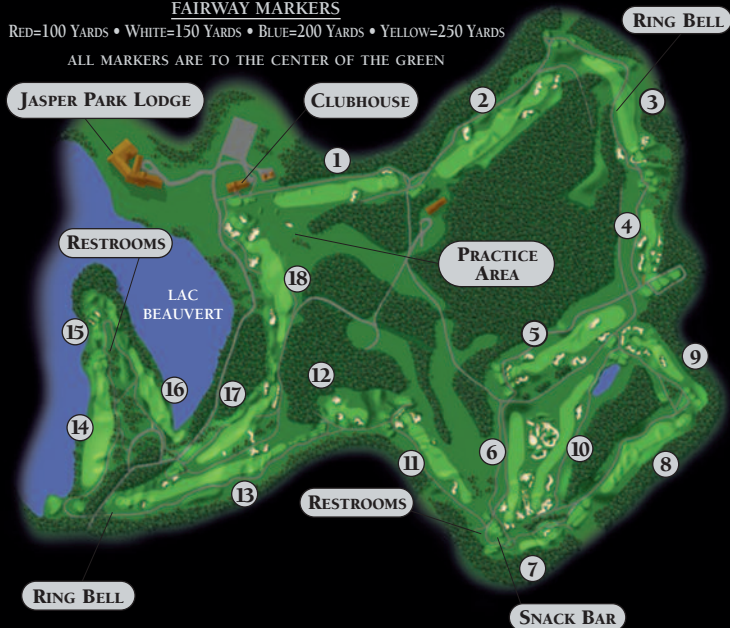

FAIRWAY MARKERS

RED=100 YARDS • WHITE=150 YARDS • BLUE=200 YARDS • YELLOW=250 YARDS

ALL MARKERS ARE TO THE CENTER OF THE GREEN

FLAGS

Front

Middle

Back

RULES OF PLAY

- The rules of Golf Canada will govern all play except where modified by local rules.

LOCAL RULES

- Fencing not indicated with white stakes will be played as an Immovable Obstruction. Relief is only when the fence interferes with a player's stance or swing. Relief is the nearest point and one club length, no closer to the hole, no penalty. No relief is given for line of sight.
- Animal tracks in bunkers may be smoothed and the ball replaced without penalty.
- Any shot striking wildlife may be replayed without penalty.

# JASPER PARK LODGE GOLF CLUB

*A Stanley Thompson Design  
Established 1925*

U.S.G.A. PACE RATING IS 4 HOURS AND 22 MINUTES